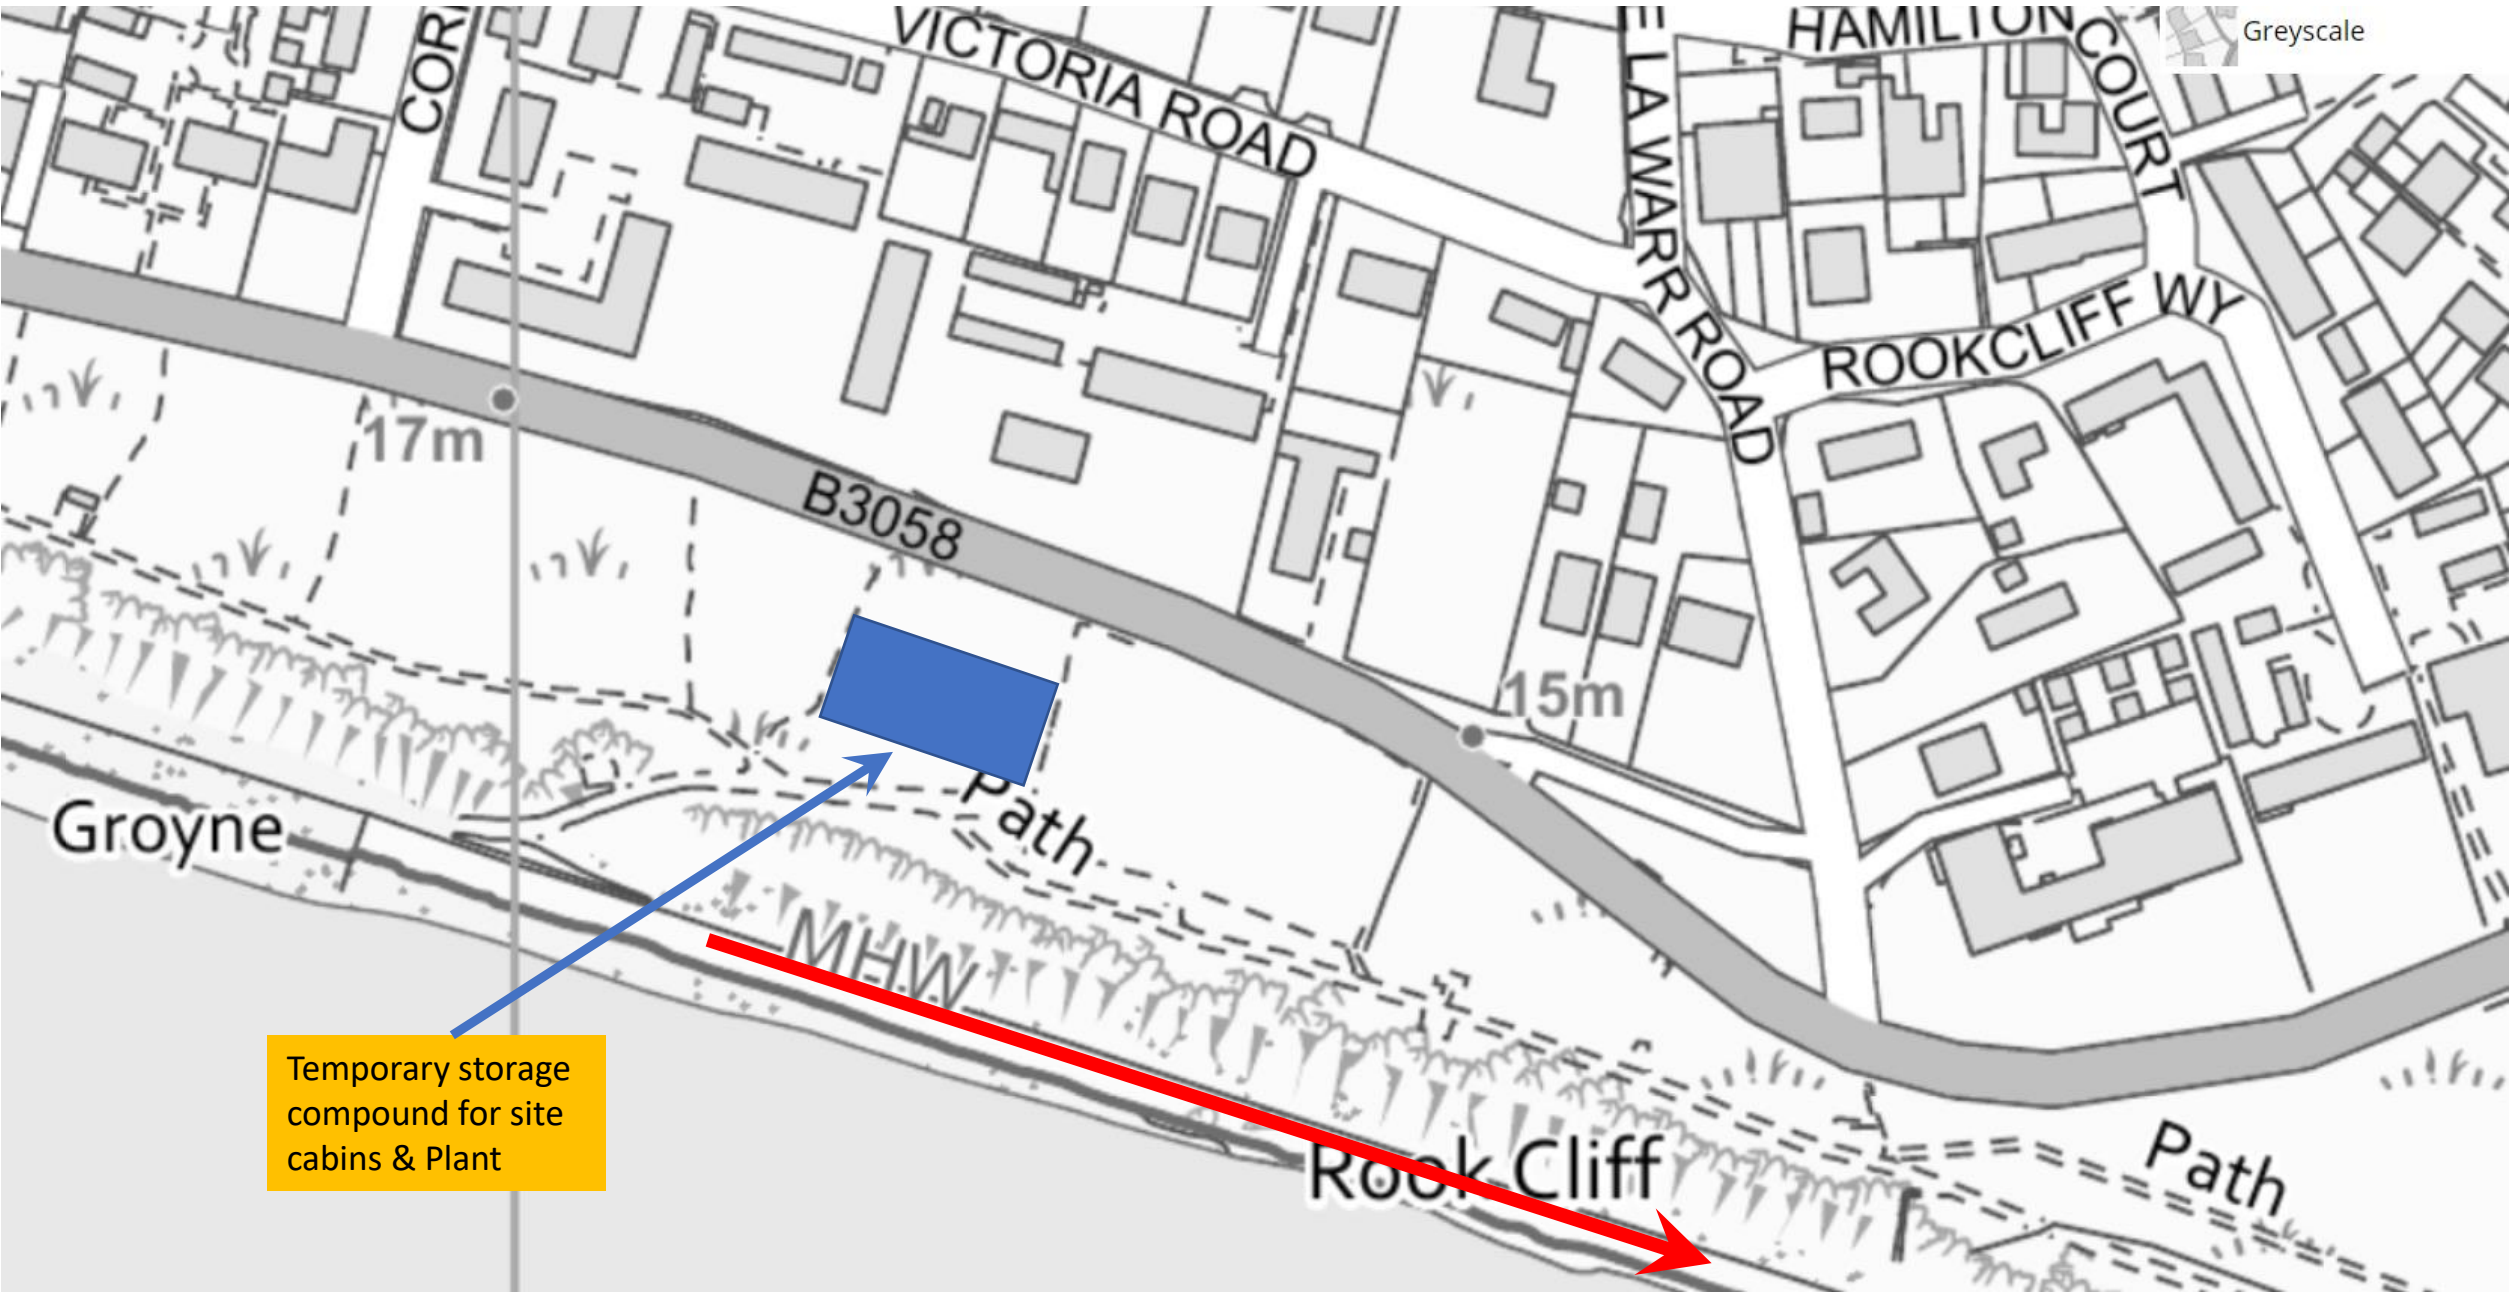

Greyscale

Temporary storage compound for site cabins & Plant

17m

B3058

15m

Groyne

Path

Rook Cliff

Path

Site compound

No public access

Sand and Shingle

Coastal S

Area closed to public

West

Pos