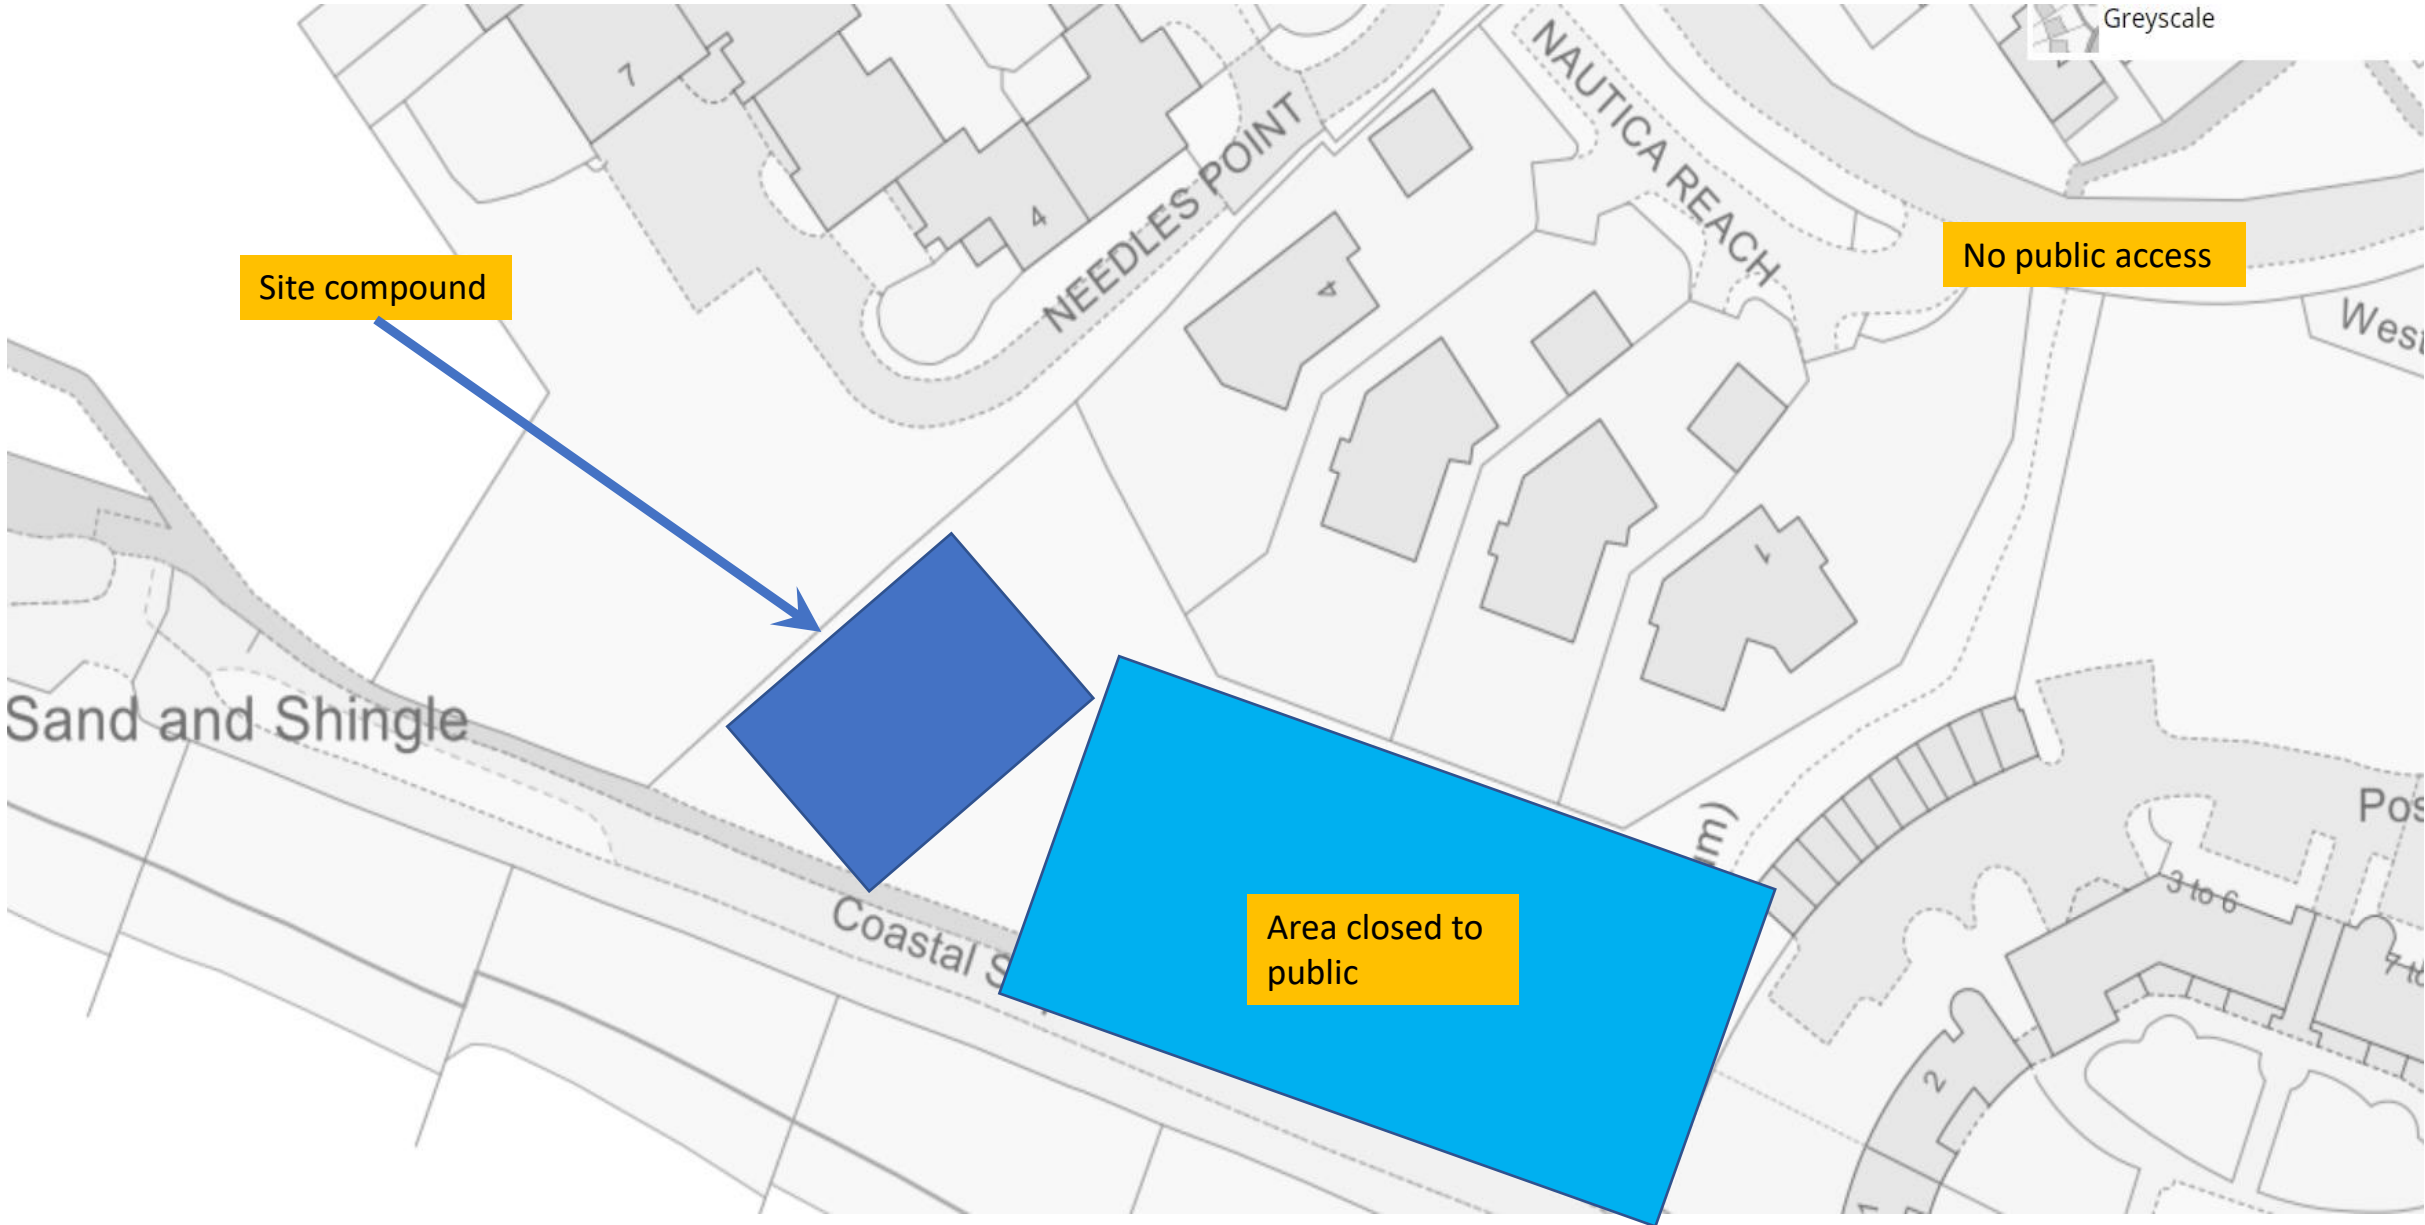

Greyscale

Temporary storage compound for site cabins & Plant

17m

B3058

15m

Groyne

Path

Rook Cliff

Path

Site compound

No public access

Sand and Shingle

Coastal S

Area closed to public

West

Pos